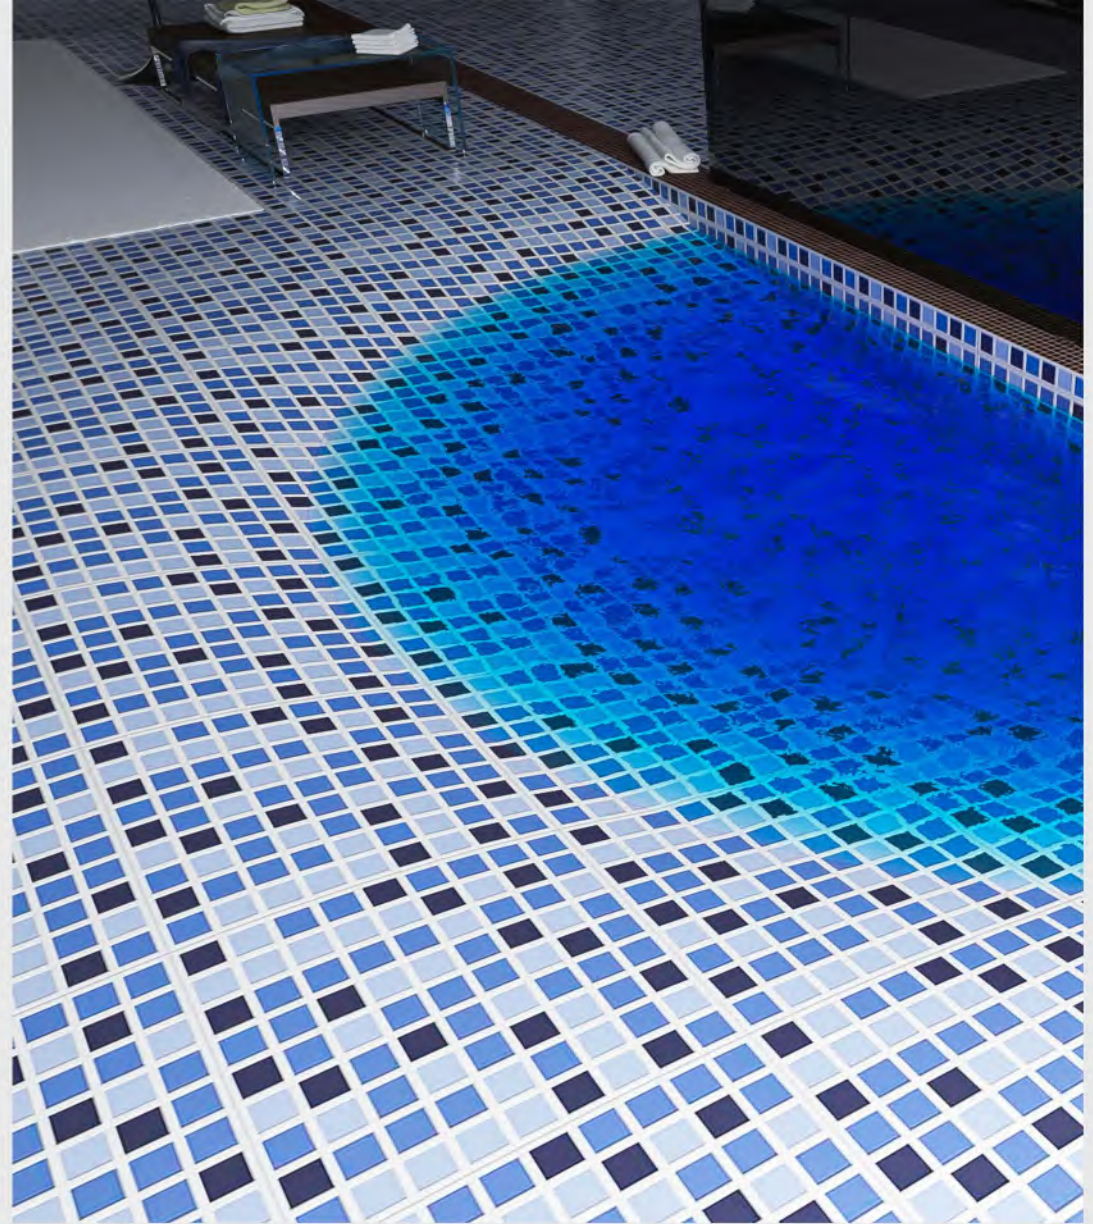

2FACE

STATELY, REFINED AND VERSATILE, TREND IS DESTINED TO BE A MAINSTAY IN TRADITIONAL TO MINIMALISTIC ENVIRONMENTS. TRADITIONAL TO CONTEMPORARY THIS IS TRULY A STONE FOR ALL AGES.

MESINA
BEIGE
MATT, PORCELAIN
30X30

MINIATUR
BLUE, RUSTIC
30X30

5FACE
THERE ARE MANY CHOICES WHEN IT COMES TO YOUR POOL TILE. PORCELAIN, CERAMIC, STONE, AND GLASS TILES ALL LOOK GREAT IN AND AROUND THE POOL, BUT WHICH IS THE BEST TILE FOR YOUR POOL THAT'S EASY!