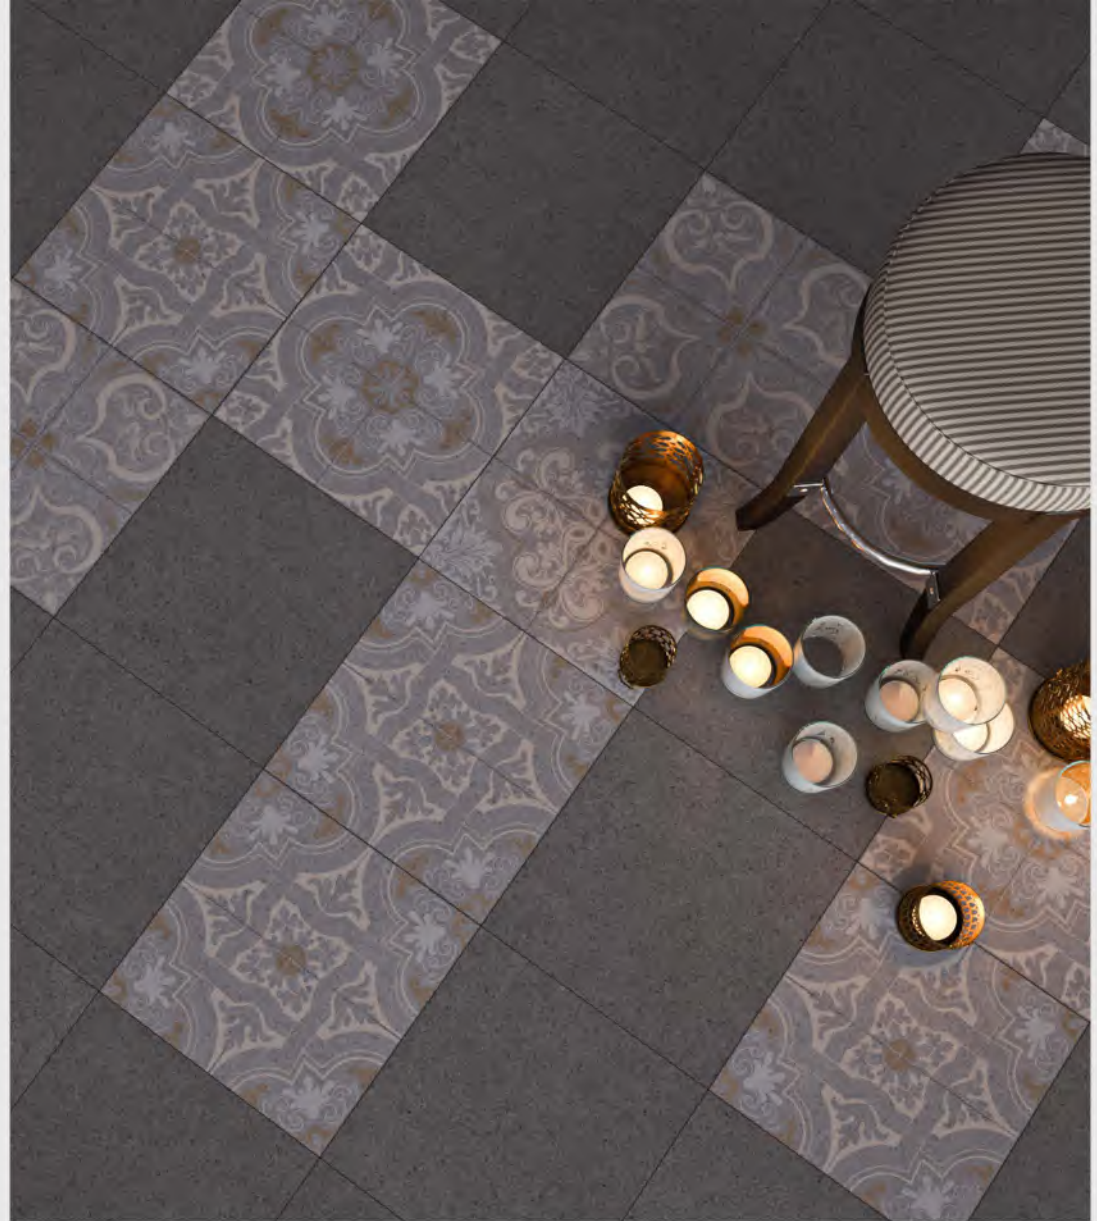

2FACE

PIETRA GRAY MARBLE IS A TYPE GRAY COLOR NATURAL STONE WITH VERY RICH WHITE VEINING QUARRIED IN TURKEY. IT HAS THE WHITE VEINS WHICH WILL GIVE A CONTEMPORARY LOOK FOR YOUR PROJECTS. PIETRA GRAY MARBLE HAS BEEN A TOP CHOICE FOR INTERIOR DESIGNERS AND HOMEOWNERS FOR MANY YEARS.WE PROVIDE THIS UNIQE TEXTURE BY AYLIN