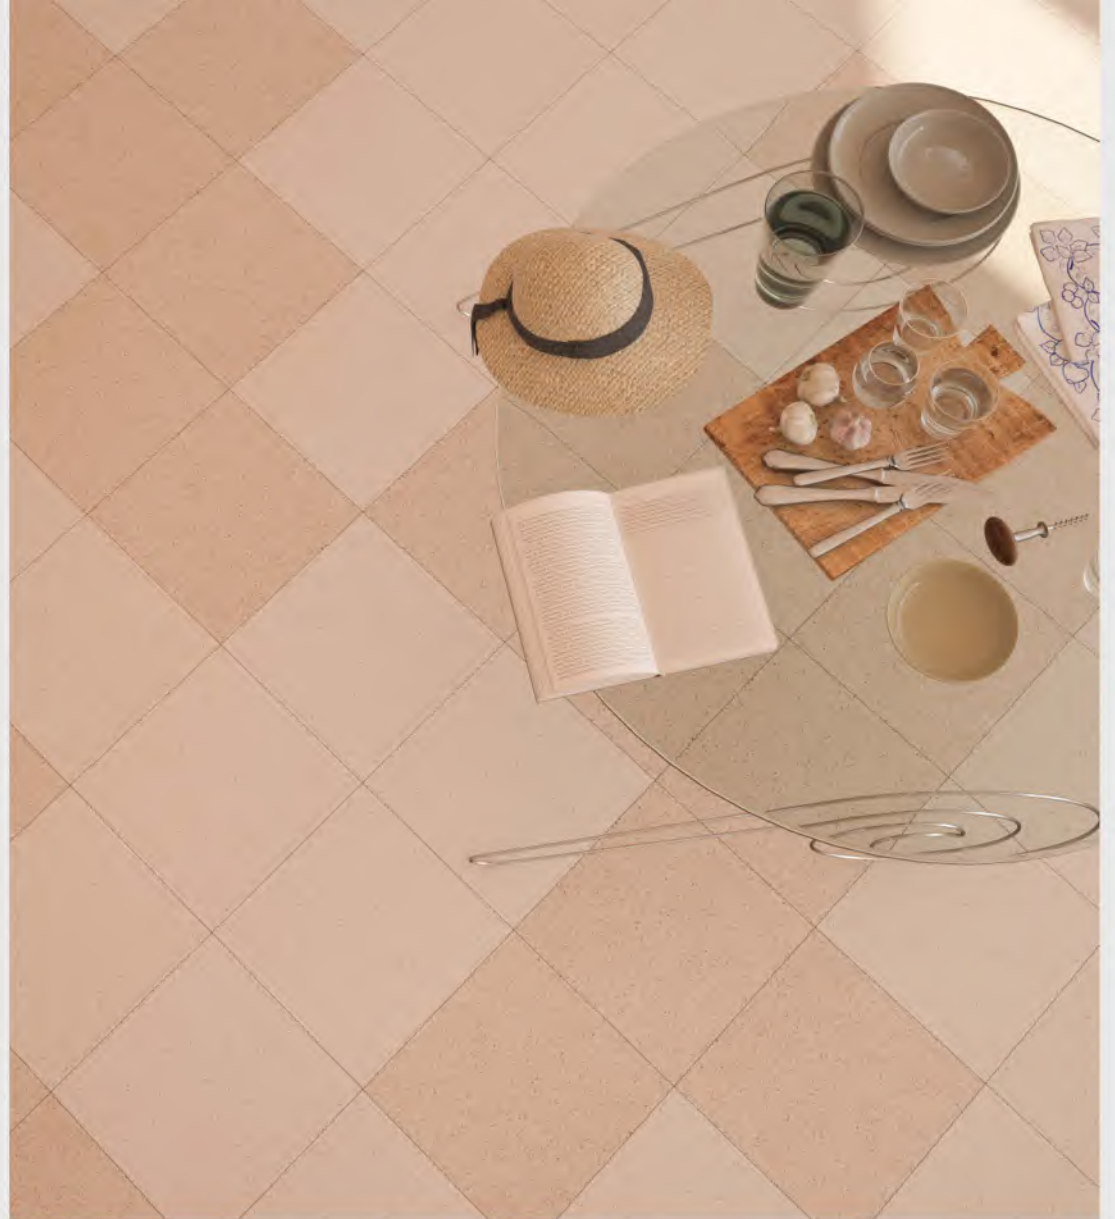

1FACE
STATELY REFINED AND VERSATILE SALT I IS DESTINED TO BE A MAINSTAY IN TRADITIONAL FO MINIMALISTIC ENVIRONMENTS.
TRADITIONAL TO CONTEMPORARY THIS IS TRULY A STONE FOR ALL AGES.

VIHAN
GRAY DARK, LIGHT
MATT, PORCELIAN
30X30