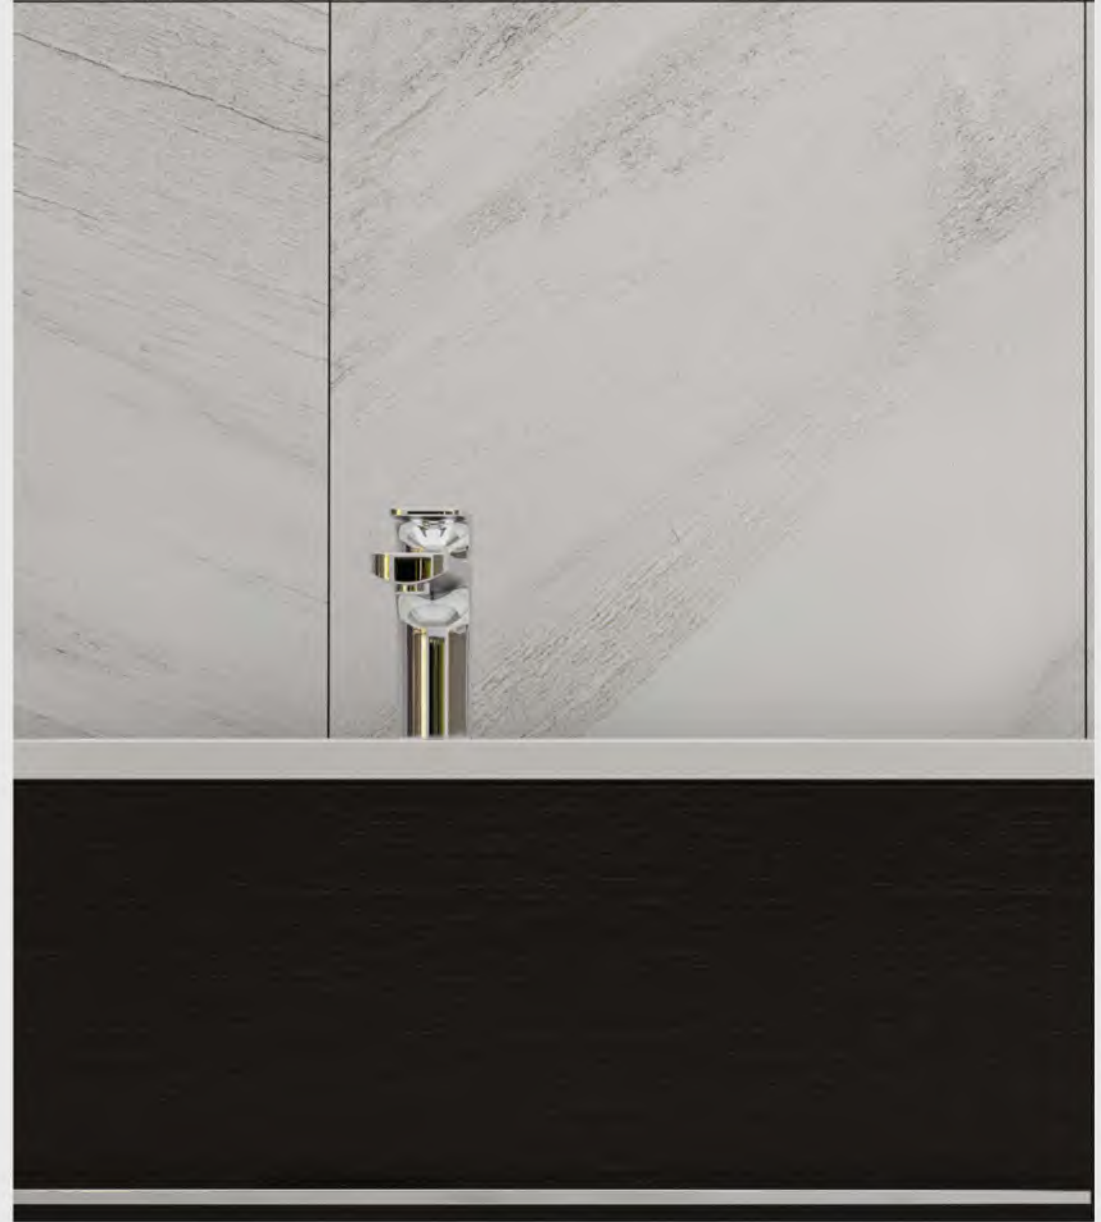

2FACE
SHAPE SPACES GLORIOUS AND SWATHING IN MATCHLESS ELEGANCE WITH A SUPERIOR COLLECTION OF SURFACES.