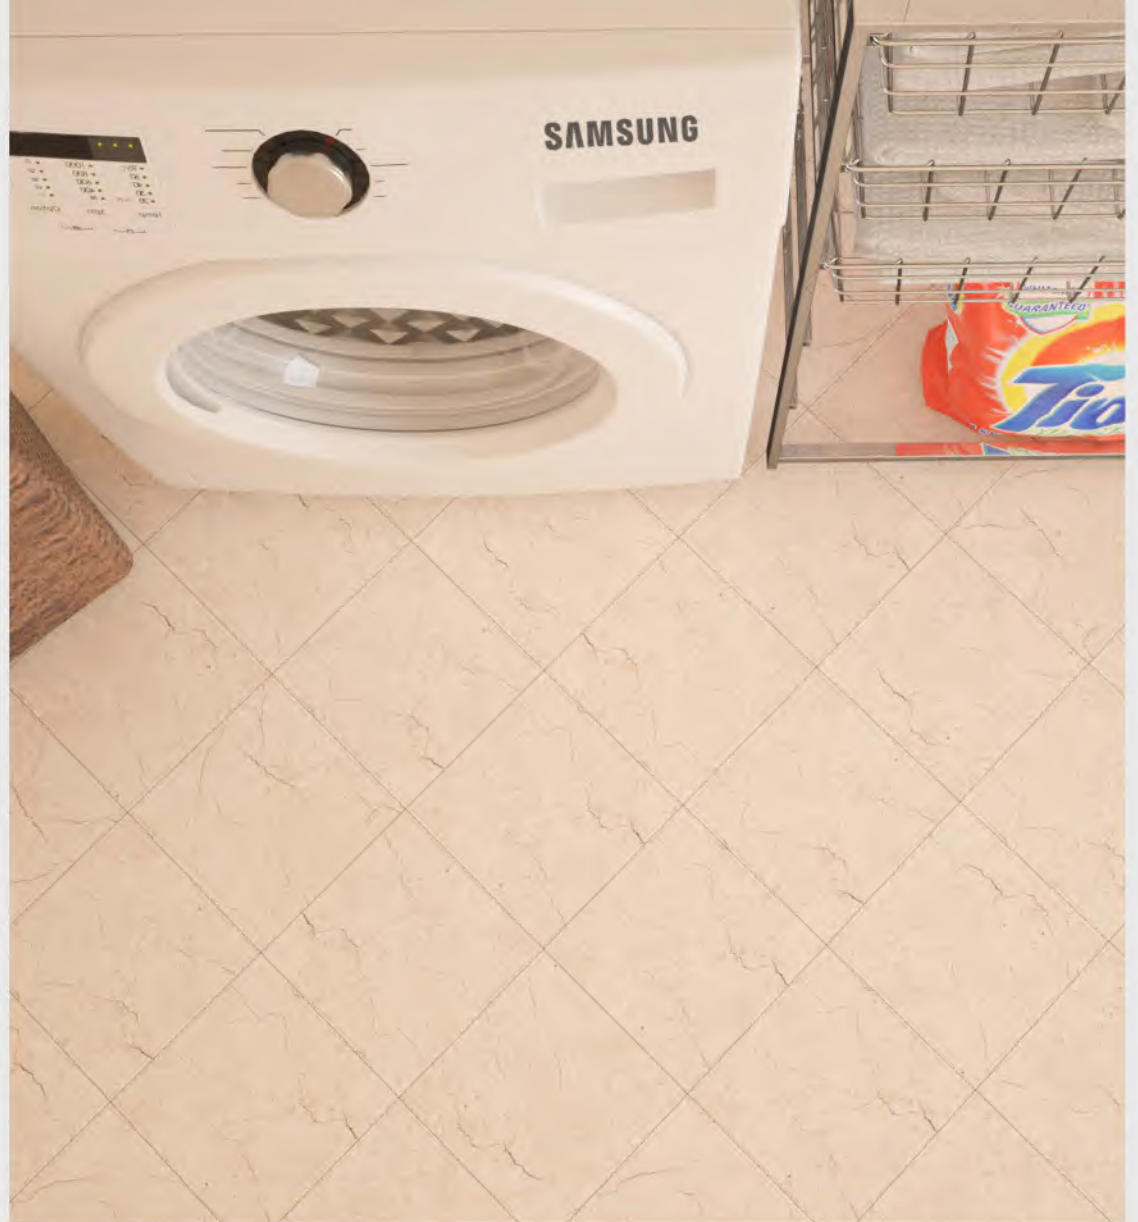

SOOKA
CREAM
MATT, PORCELAIN
30X30

1FACE
BECOME CONNOISSEURS OF SERENE AND LUXURIOUS SPACES BY BRINGING IN SOOKA TILES

TECNO
GRAY
MATT, PORCELIAN
30X30

3FACE
YOU CAN USE TECNO TO DESCRIBE SOMETHING THAT LOOKS LIKE SMOKE, FOR EXAMPLE BECAUSE IT IS SLIGHTLY BLUE OR GREY OR BECAUSE IT IS NOT CLEAR.