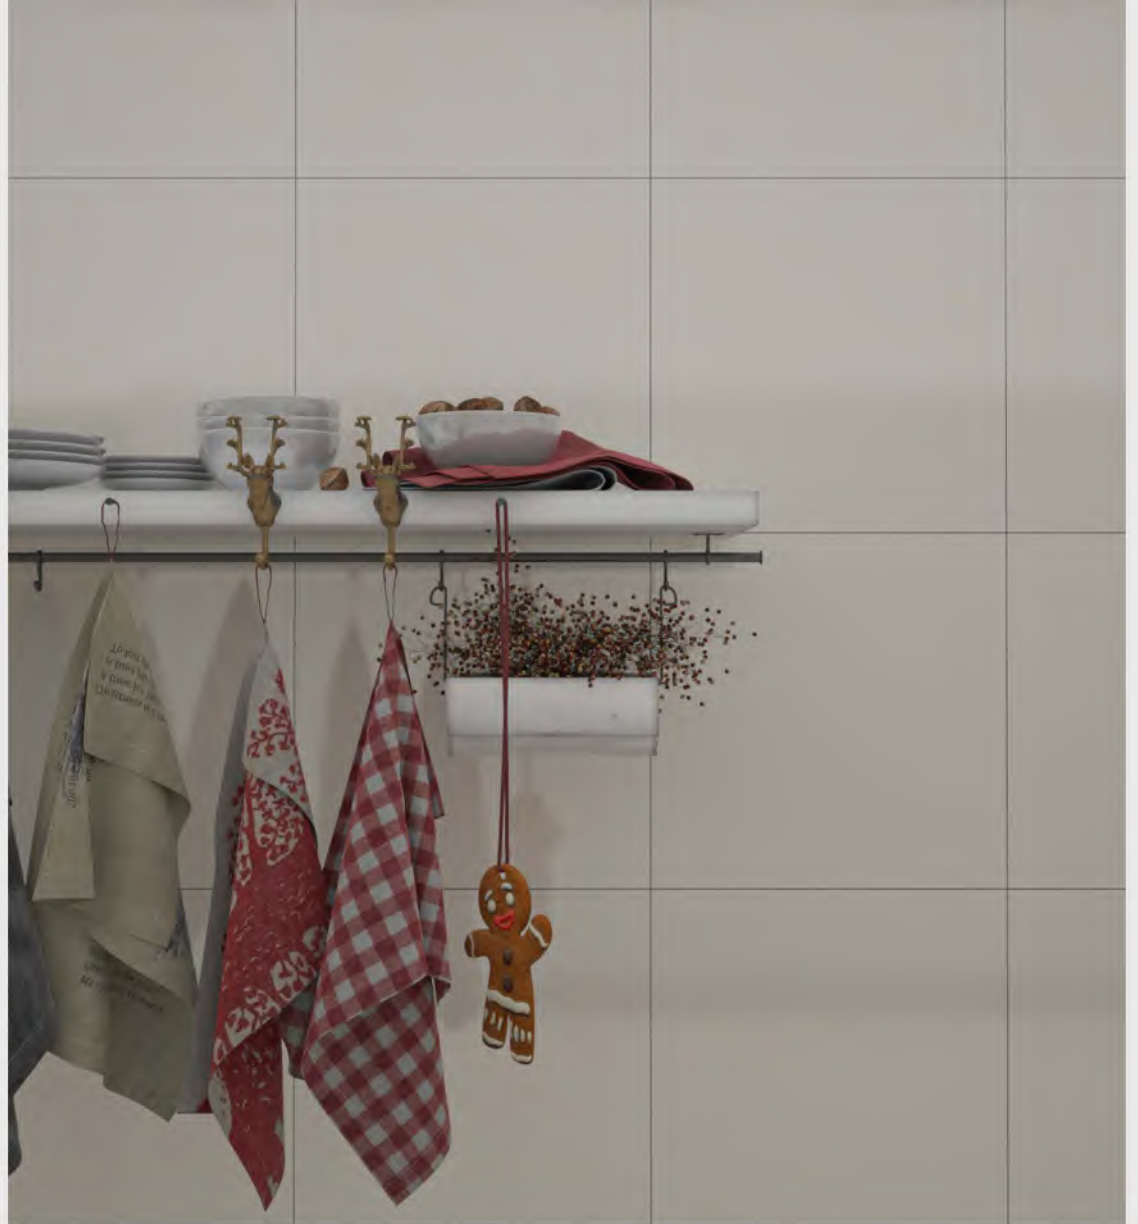

SOOKA
CREAM
MATT, PORCELAIN
30X30

1FACE
BECOME CONNOISSEURS OF SERENE AND LUXURIOUS SPACES BY BRINGING IN SOOKA TILES