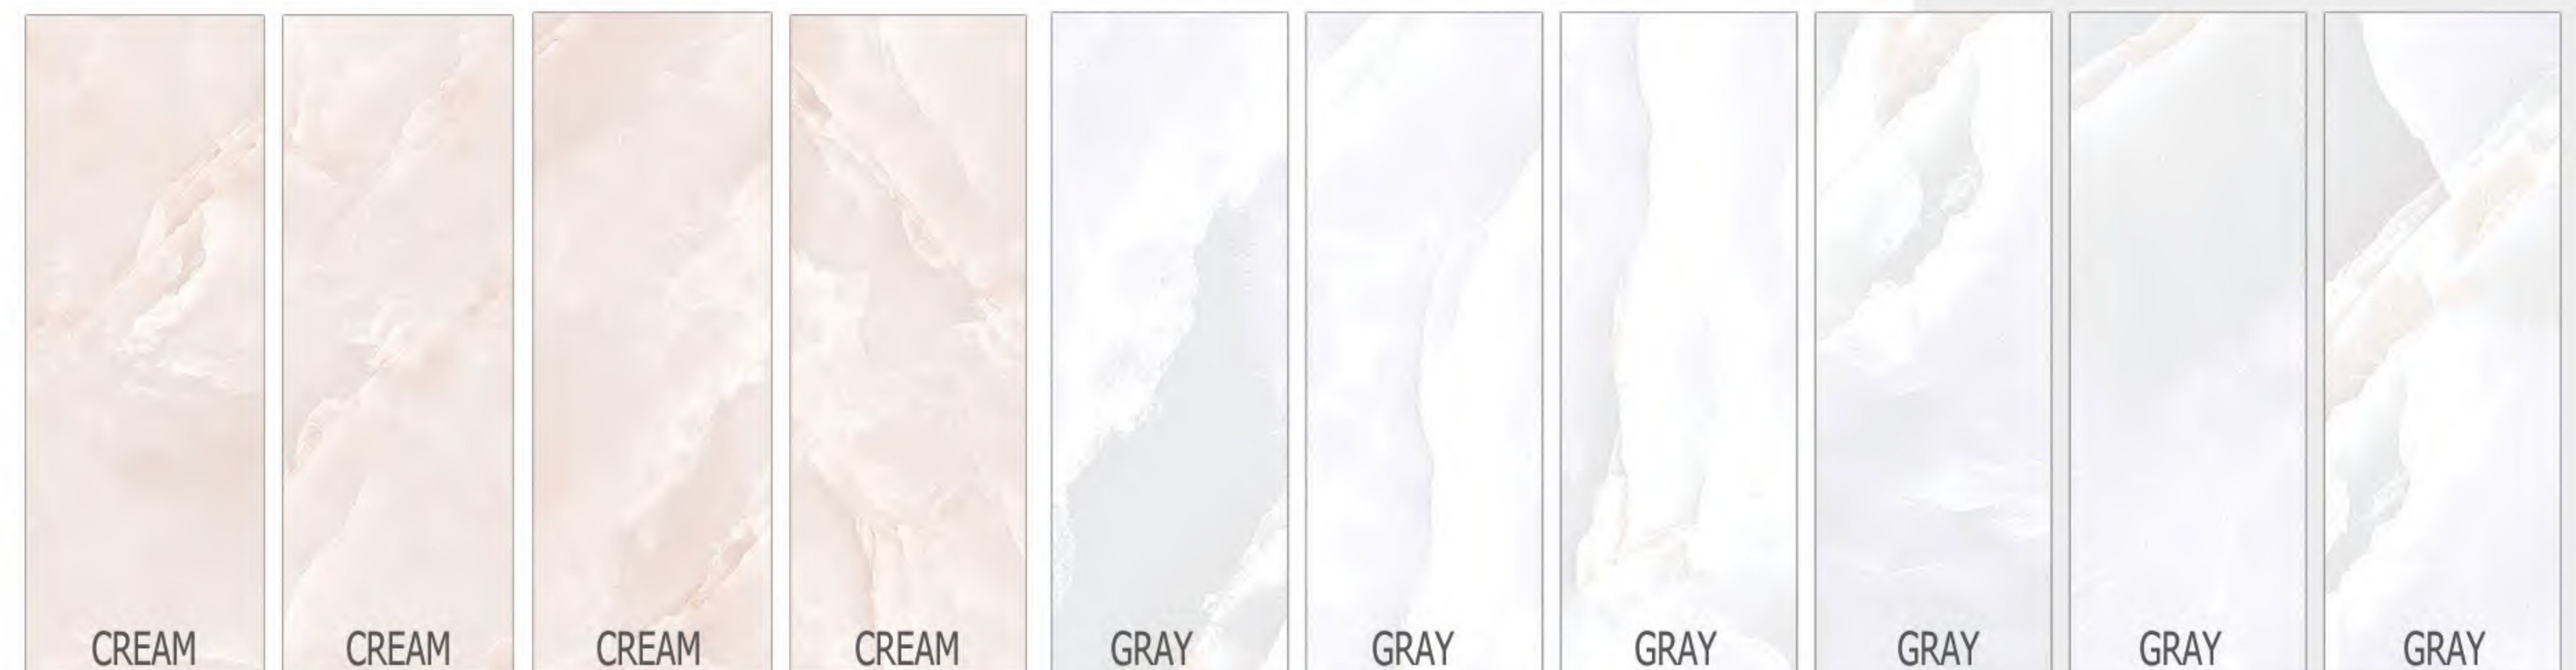

REWİN

**GRAY
POLISHED, PORCELAIN
40X120**

6FACE

ONE OF THE RAREST AND MOST HIGHLY SOUGHT AFTER MARBLES IN THE WORLD. CALCUTTA ORO EXUDES ELEGANCE AND LUXURY. CALACATTA ORO MARBLE DESIGN IS DEFINED BY ITS THIN GOLD AND GRAY VEINING THAT PROVIDES ENDLESS DESIGN POSSIBILITIES. FROM CONTEMPORARY TO CLASSIC IT'S THE PERFECT STONE ANYWHERE IN THE HOME.

SALT

CREAM, GRAY
GLOSSY, PORCELAIN
40X120

4FACE

ONE OF THE RAREST AND MOST HIGHLY SOUGHT AFTER MARBLES IN THE WORLD. CALCUTTA OROEXUDES ELEGANCE AND LUXURY. CALACATTA ORO MARBLE DESIGN IS DEFINED BY ITS THIN GOLD AND GRAY VEINING THAT PROVIDES ENDLESS DESIGN POSSIBILITIES. FROM CONTEMPORARY TO CLASSIC IT'S THE PERFECT STONE ANWHERE IN THE HOME.