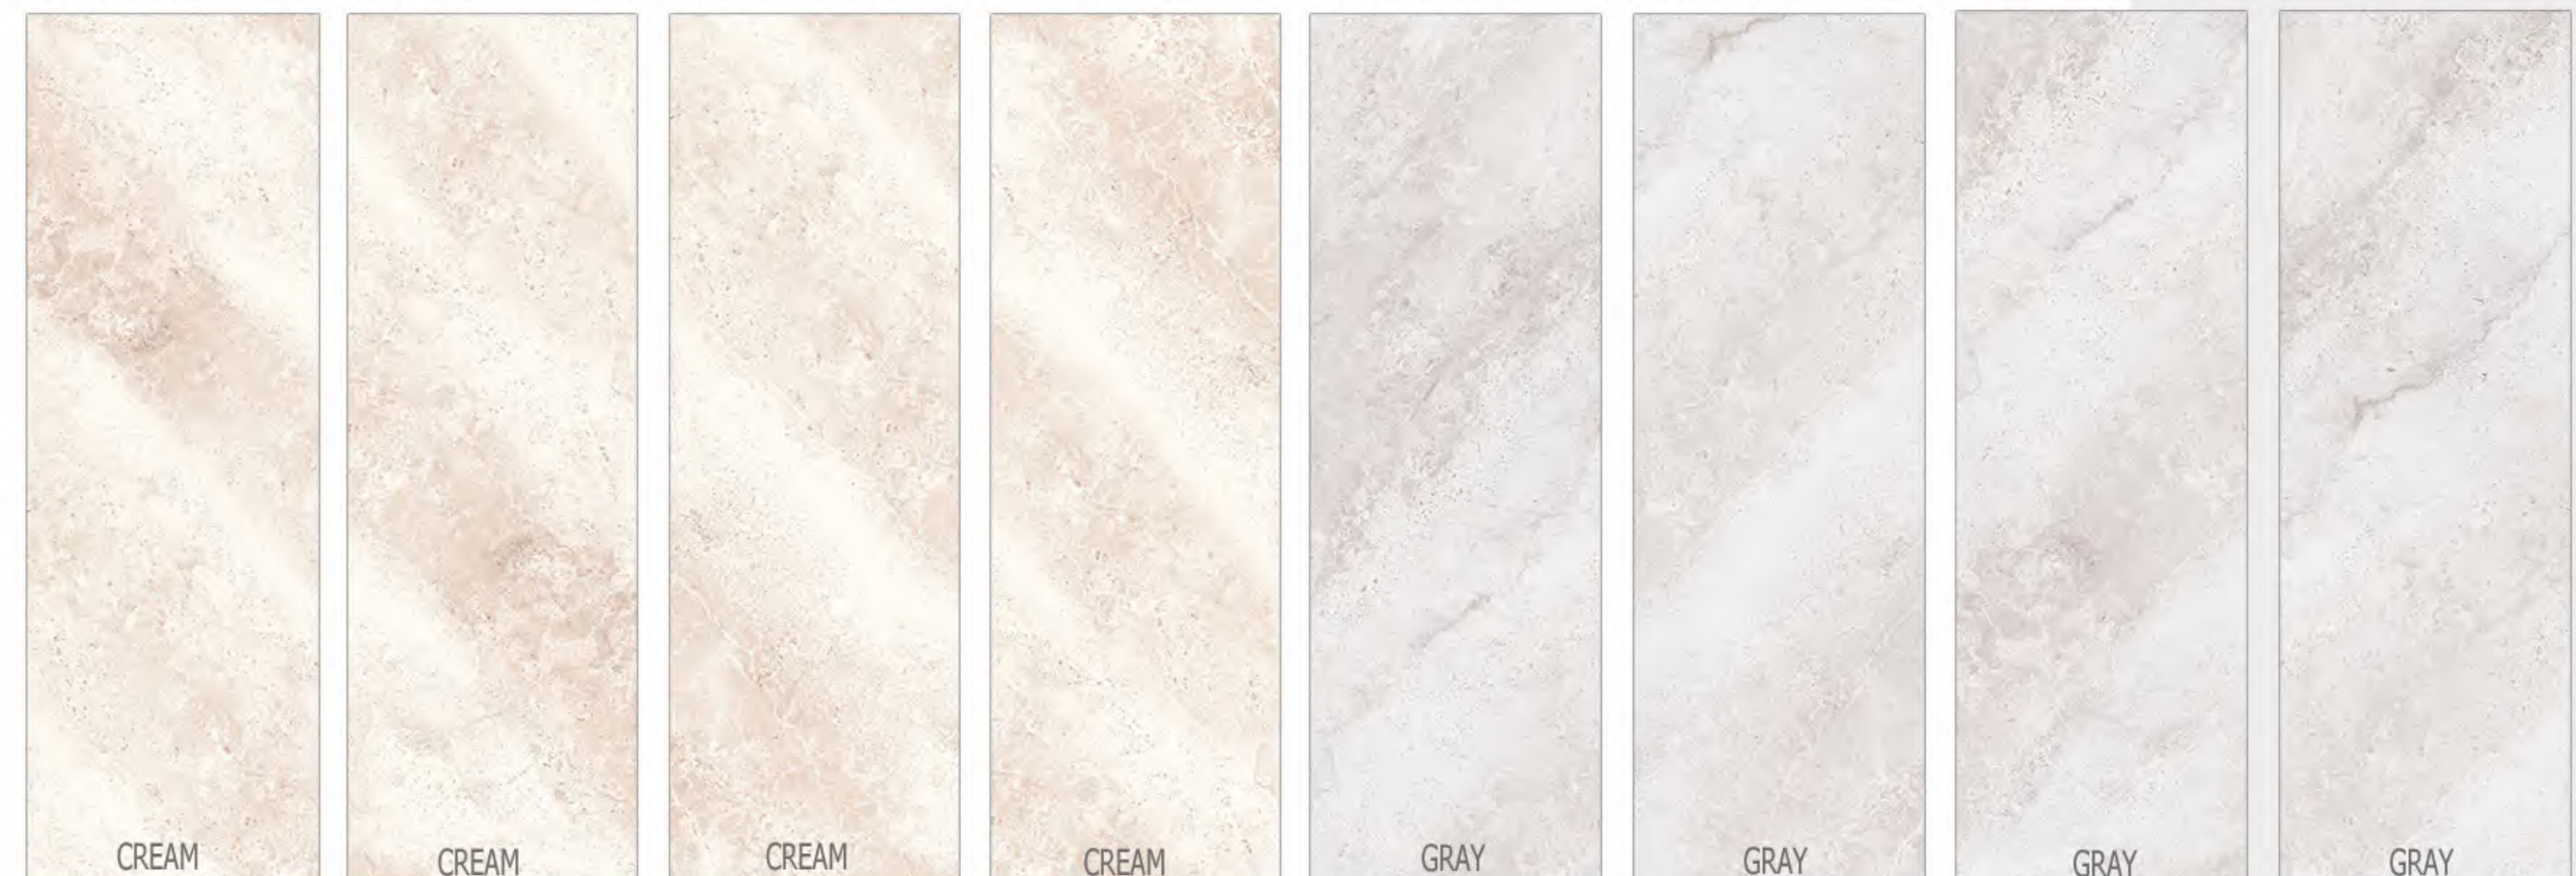

CREAM
MATT ,PORCELAIN
40X120

SALTI **12**

CREAM , GRAY
GLOSSY ,PORCELAIN
40X120

PRODUCTION OF SPLENDOR AND BEAUTY TO QUALITY AND EFFICIENCY..

FINISHIA

**CREAM
POLISHED , PORCELAIN
40X120**

6FACE

LIGHT AND DARK GRAY PITRA MARBLE IS A WHITE COLORED NATURAL STONE WITH VERY RICH CREAM VEINS THAT IS QUARRIED IN TURKEY. IT HAS WHITE STREAKS THAT GIVE A CONTEMPORARY LOOK TO YOUR PROJECTS. PIETRA GRAY MARBLE HAS BEEN A TOP CHOICE FOR INTERIOR DESIGNERS AND HOMEOWNERS FOR YEARS. WE PRESENT THIS UNIQUE TEXTURE BY BENITA.

CAROL

**CREAM,GRAY
MATT , PORCELAIN
40X120**

4 FACE

IT IS A STRONG, SOLID MARBLE FOR HOMEOWNERS SEEKING A HEAVIER, MORE LUXURIOUS FEEL ENJOY THE SURFACE'S LUXURIOUSLY SMOOTH TEXTURE THAT ENHANCES BOTH INDOOR AND OUTDOOR SPACES JUST AS MUCH AS IT DOES TRADITIONAL BEDROOMS, IT IS IDEAL FOR BOTH CONTEMPORARY AND TRADITIONAL COUNTERTOPS.