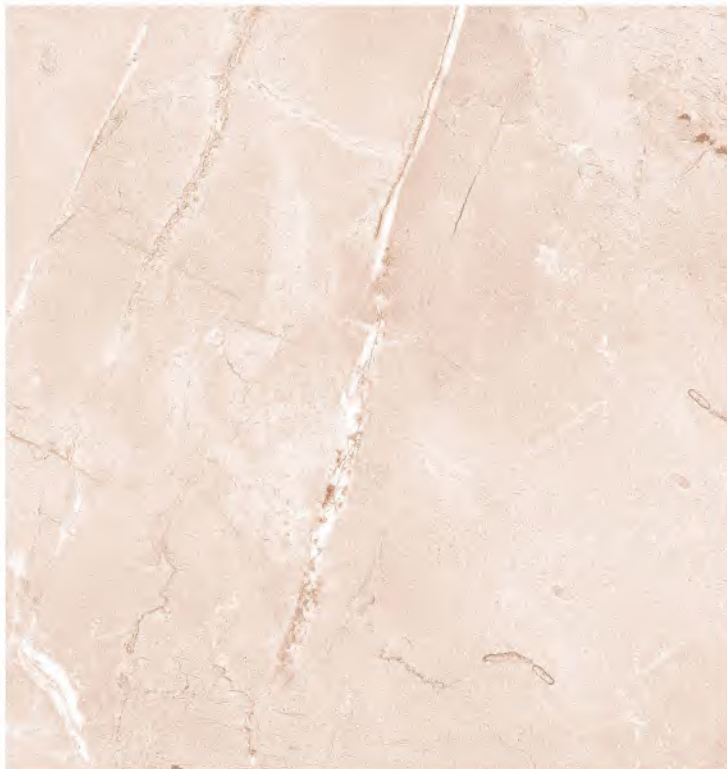

ROCKWELL

**CREAM
PORCELAIN TILE
40X40**

1FACE
THIS LIGHT AND SMOOTH MARBLE DESIGN REDISCOVERS THE CLASSIC TASTE OF THE FLOORS, WHILE WITH AN EXTRA TOUCH IN THE FINISHES AND INLAYS IT OFFERS NEW POSSIBILITIES OF INTERPRETATION. THE WIDE VARIETY OF COLORS ALLOWS YOU TO PLAY WITH SHAPES AND GEOMETRIES FROM THE MOST TRADITIONAL TO CONTEMPORARY ONES, FROM COLD TO WARM SHADES.