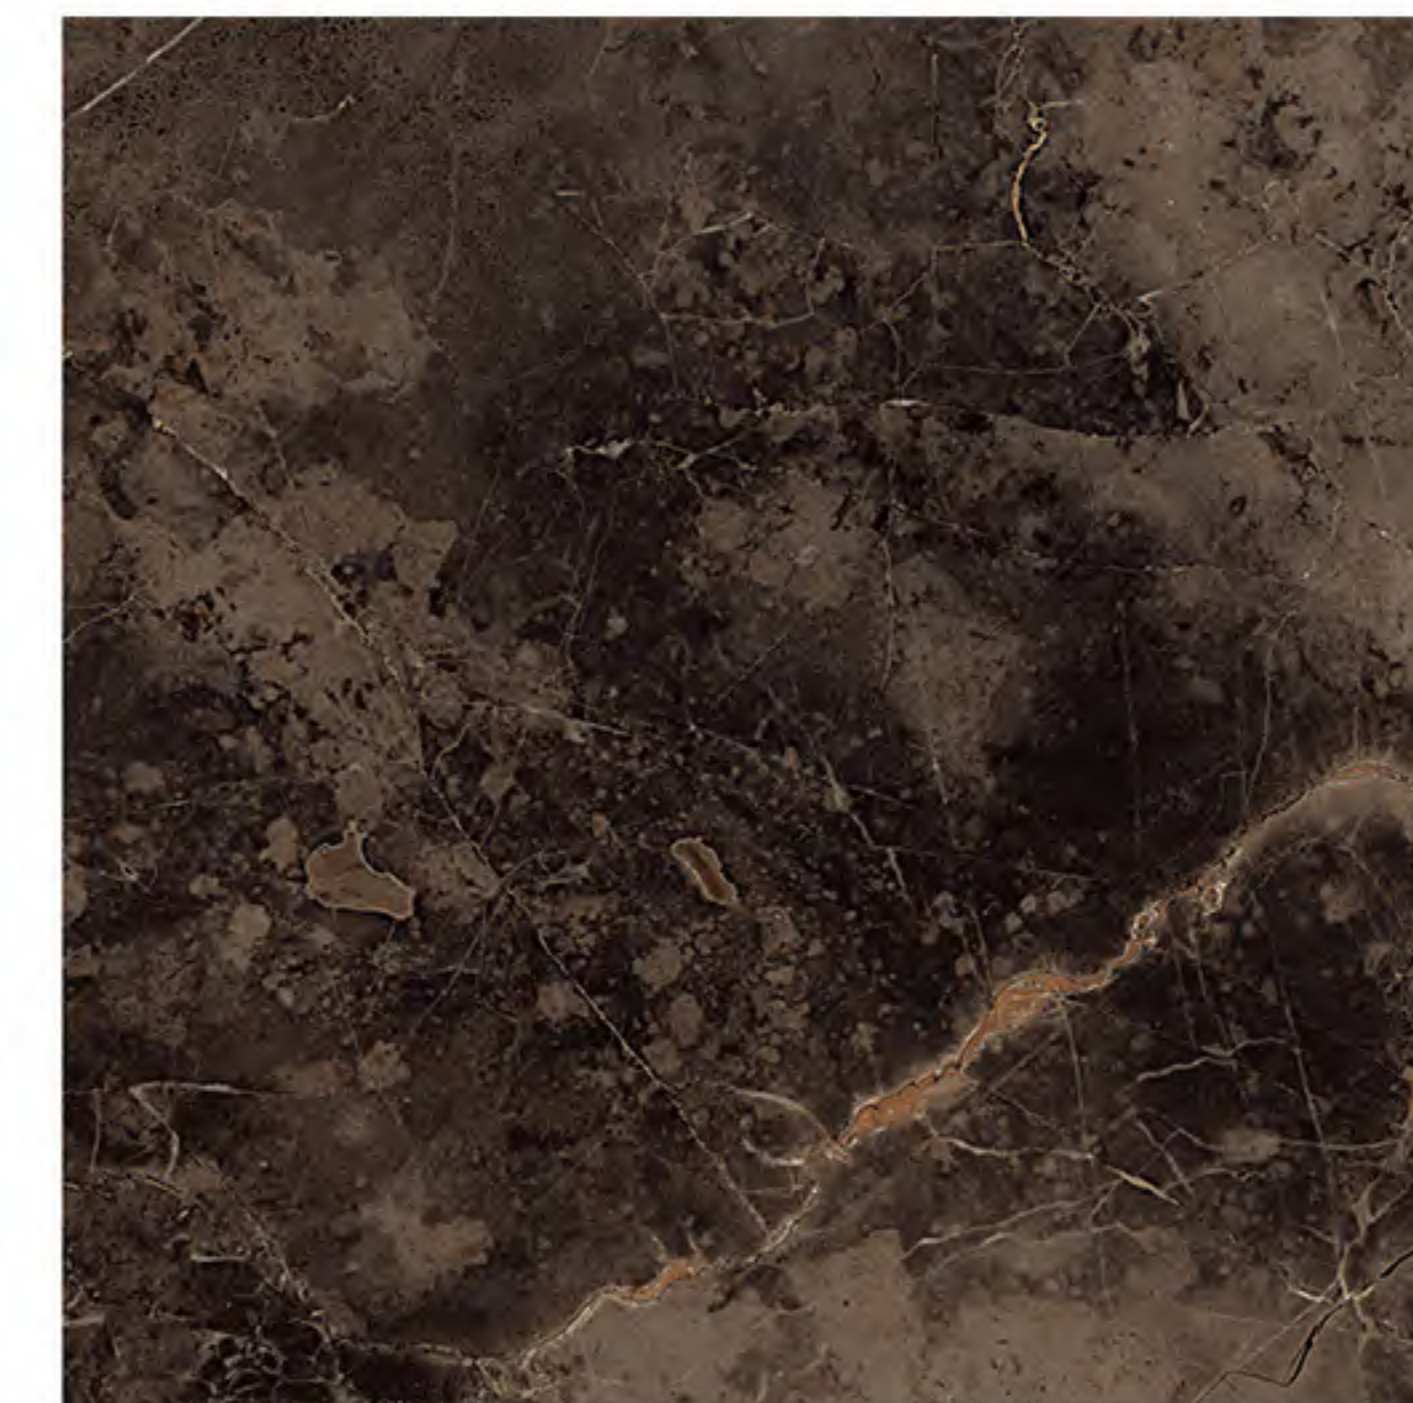

2FACE

TALKING ABOUT CREMA TEXTURE MARBLE MEANS TALKING ABOUT DESIGN, ARCHITECTURE AND DECORATION. FOR THIS REASON, THE BEST KNOWN ARCHITECTS AND INTERIOR DESIGNERS IN THE WORLD USE THIS VALUABLE MATERIAL IN ORDER TO CREATE COUNTLESS PROJECTS.