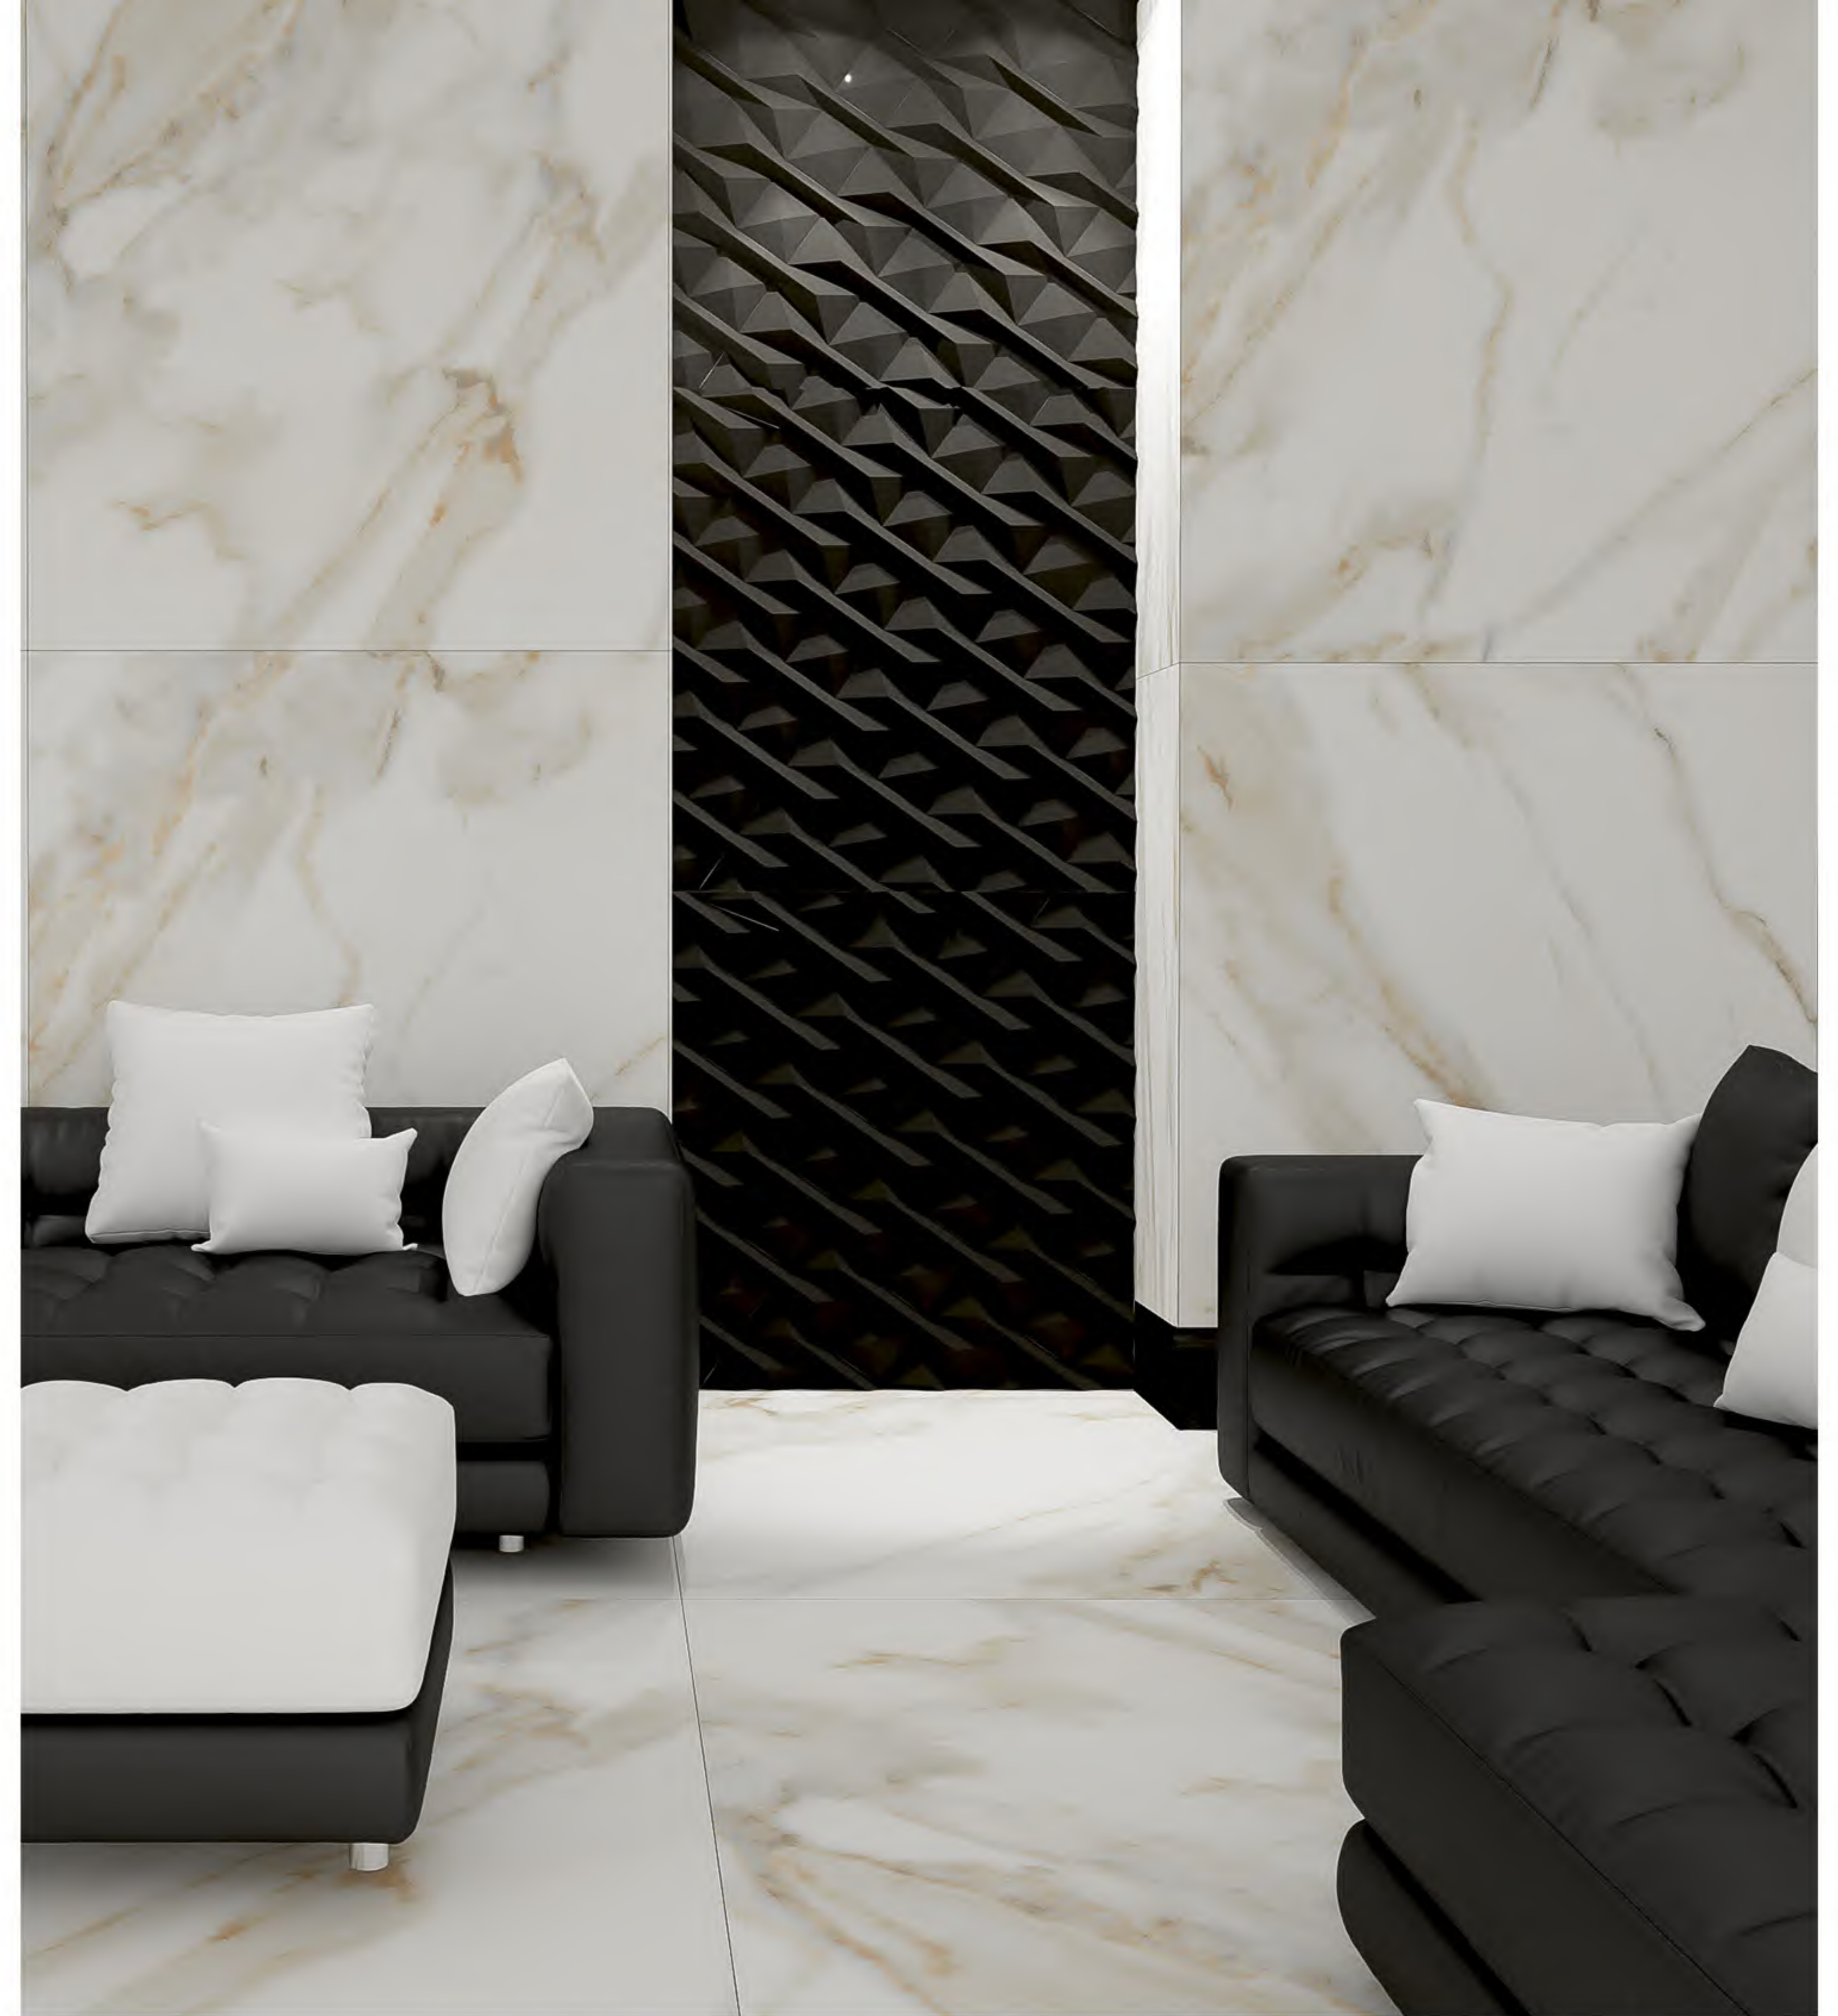

CALCATTI

**CREAM
POLISHED/PORCELAIN
80X80**

**4FACE
CALCATTI BEGIE MARBLE TILE IS A TREAT FOR THE EYES AND ONE OF THE MOST COVETED ITALIAN STONES. WITH ITS CREAMY WHITE BACKGROUND THAT IS INFUSED WITH DEEP GRAY VEINING AND THE OCCASIONAL RIBBON OF GOLD, IT'S A STRIKING PIECE.**