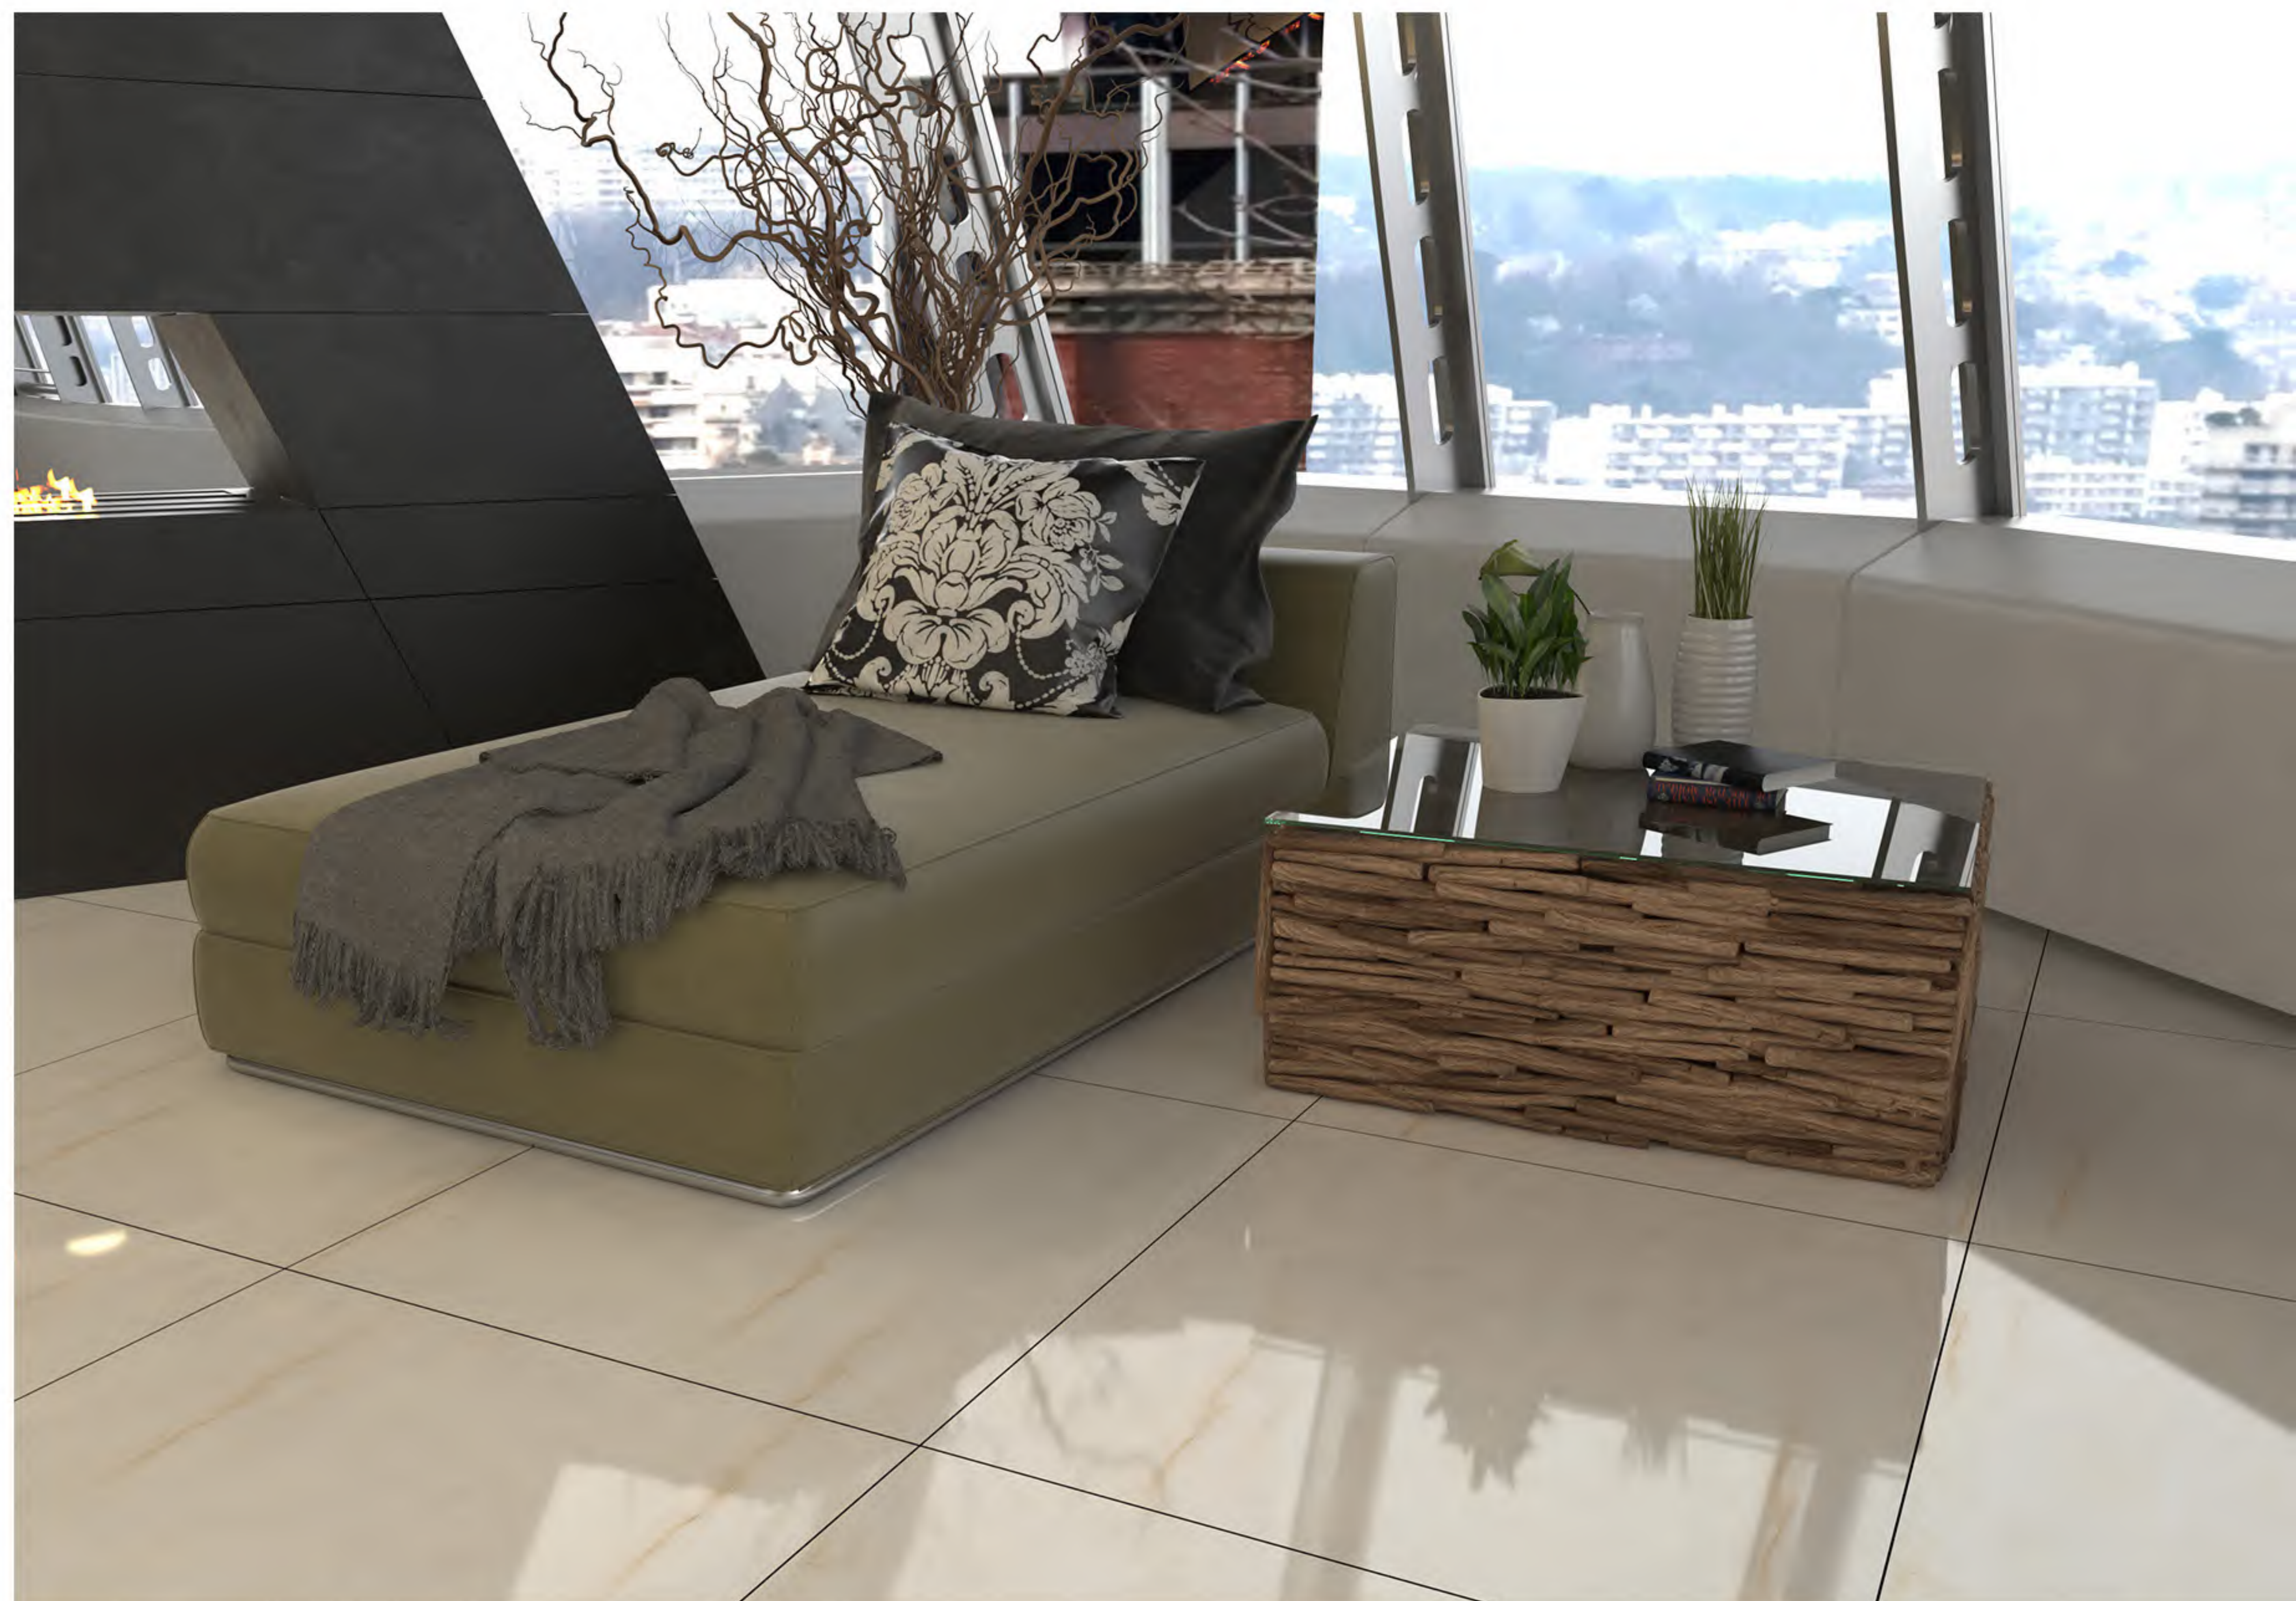

FINISHIA

**CREAM
POLISHED/PORCELAIN
80X80**

4FACE

CREMA MARFIL DESIGN IS A TEXTURED CREAMY BEIGE STONE WITH SOFT VEINS OF COLOR INCLUDING TONES OF YELLOW, CINNAMON, WHITE AND EVEN GOLDISH BEIGE.