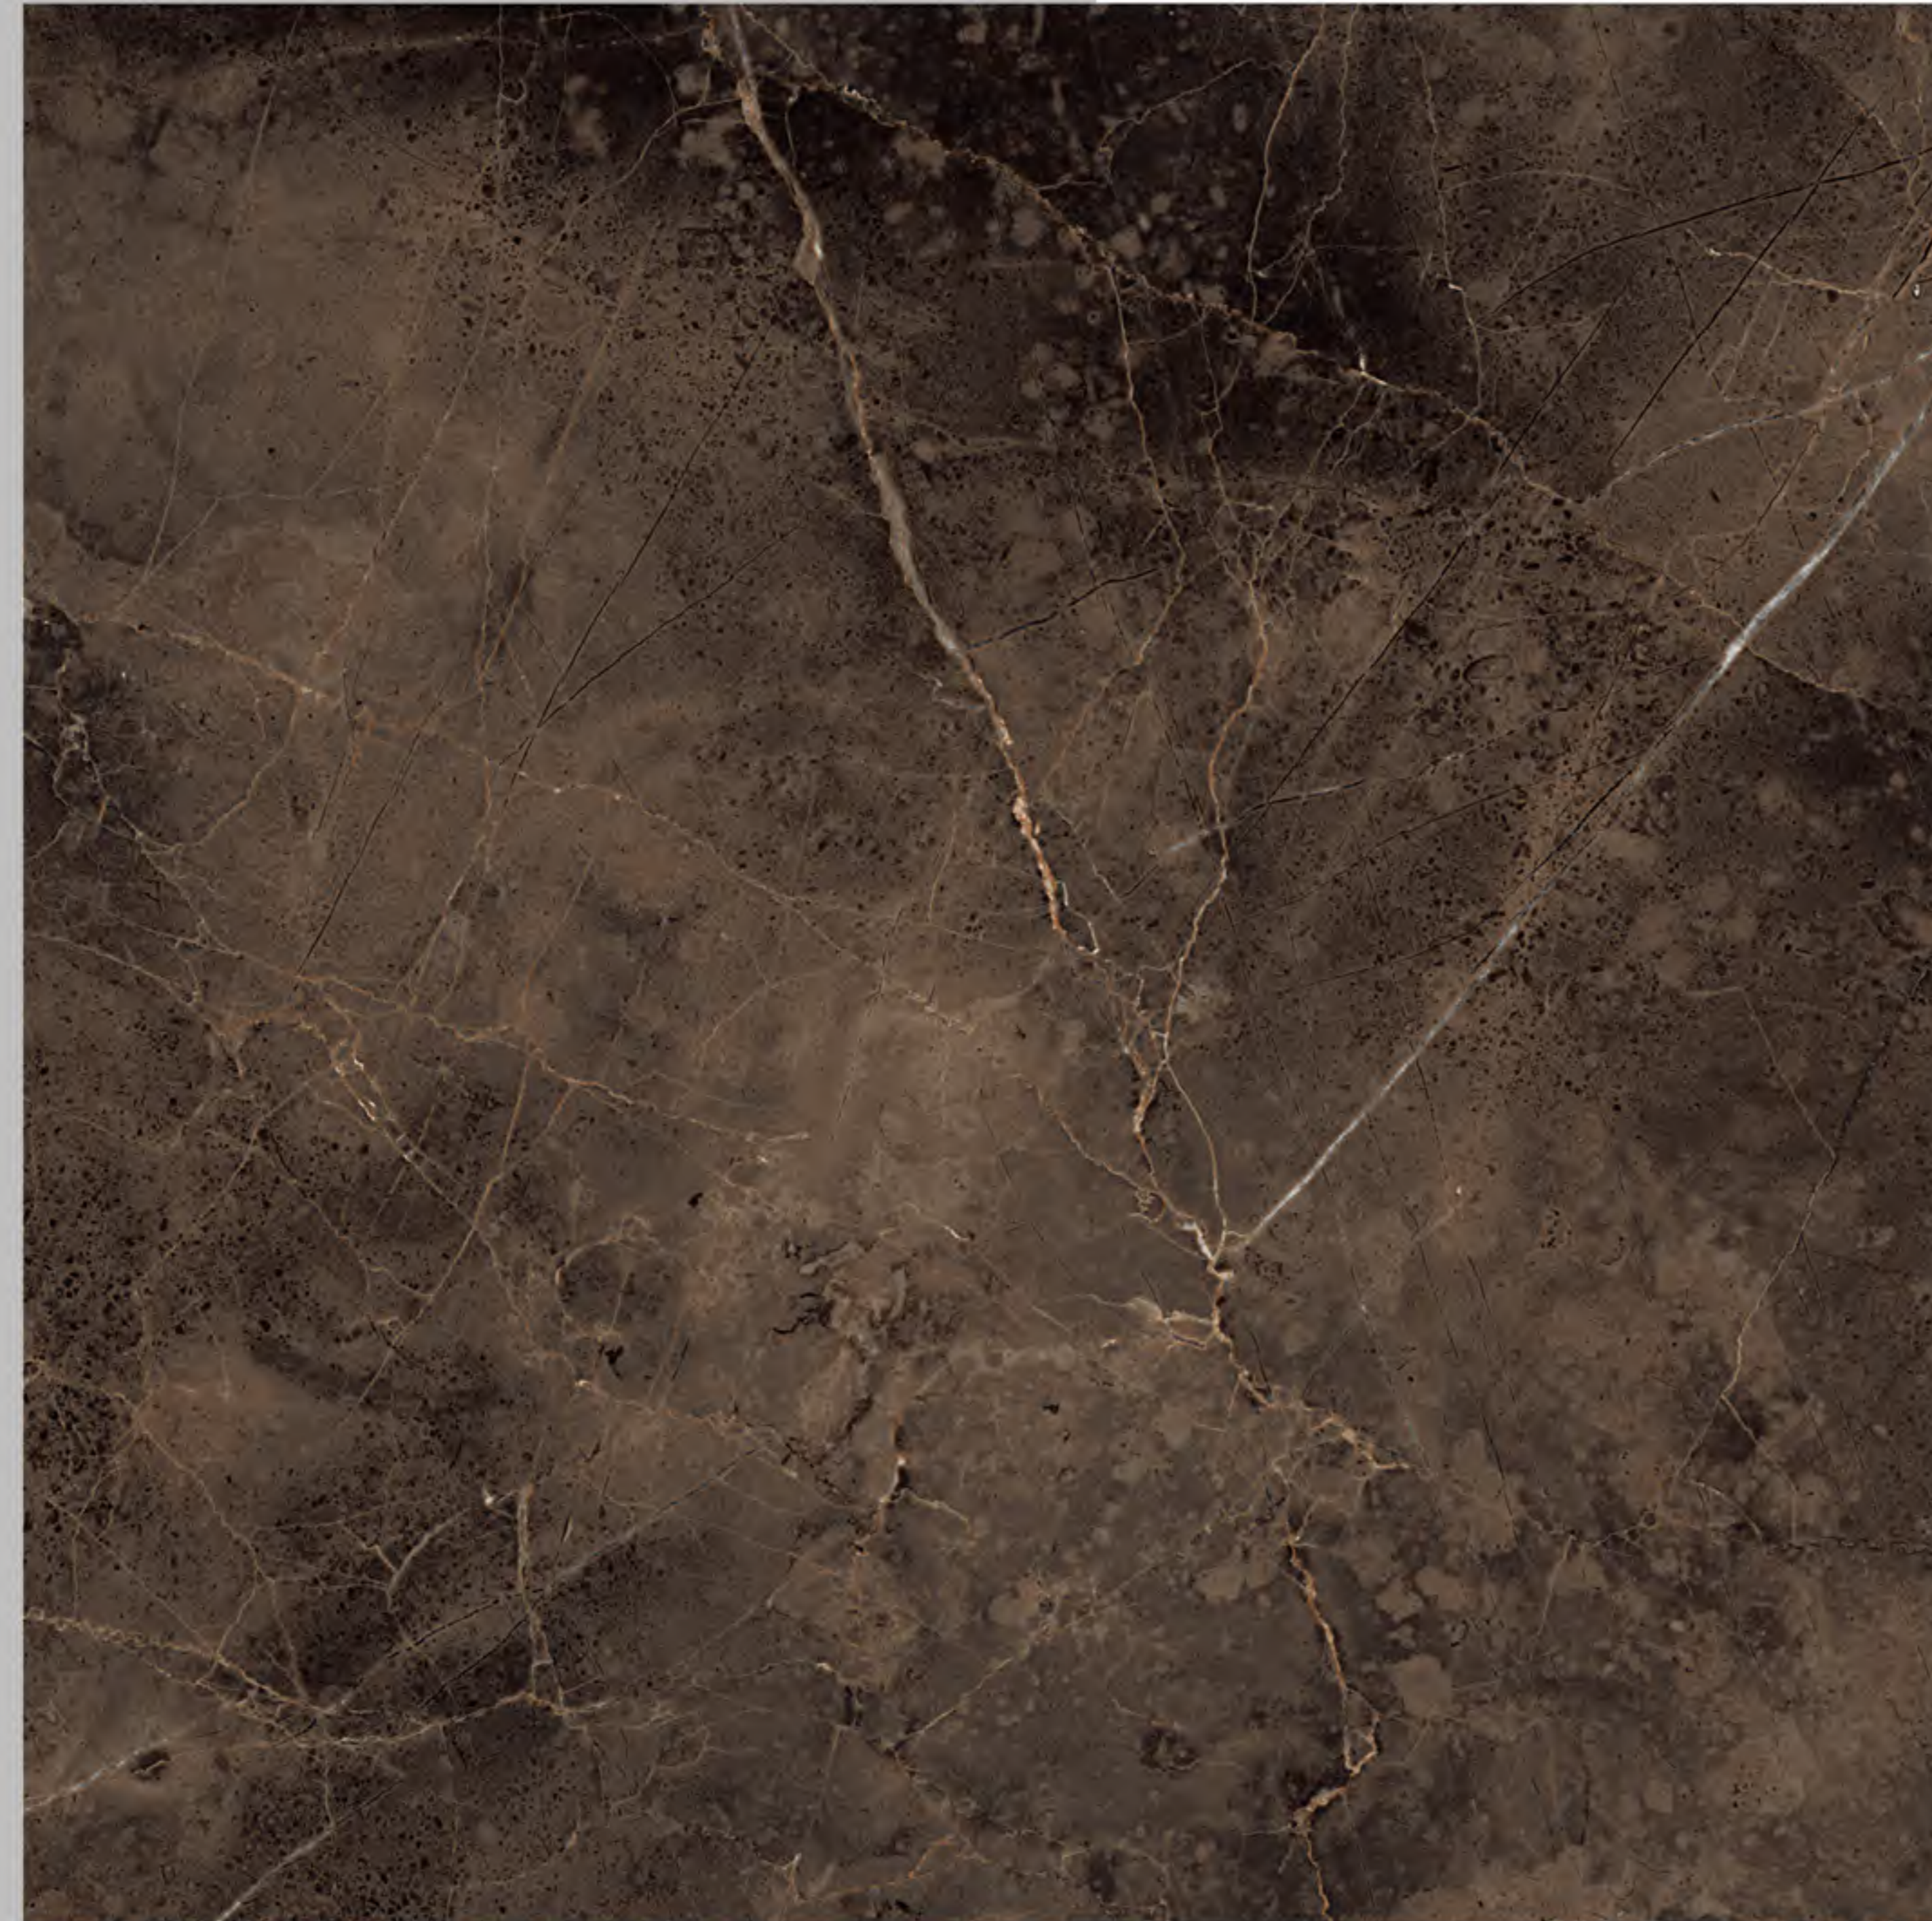

**4FACE**  
IT'S WARM YET PALE COLOR MEANS IT'S HIGHLY DESIRABLE, AND AS WELL QUITE ADAPTABLE FOR ANY SORT OF PROJECT: A MONUMENTAL ACCENT WALL, OR AS A TOUCH OF ELEGANCE FOR A MASTER SHOWER.