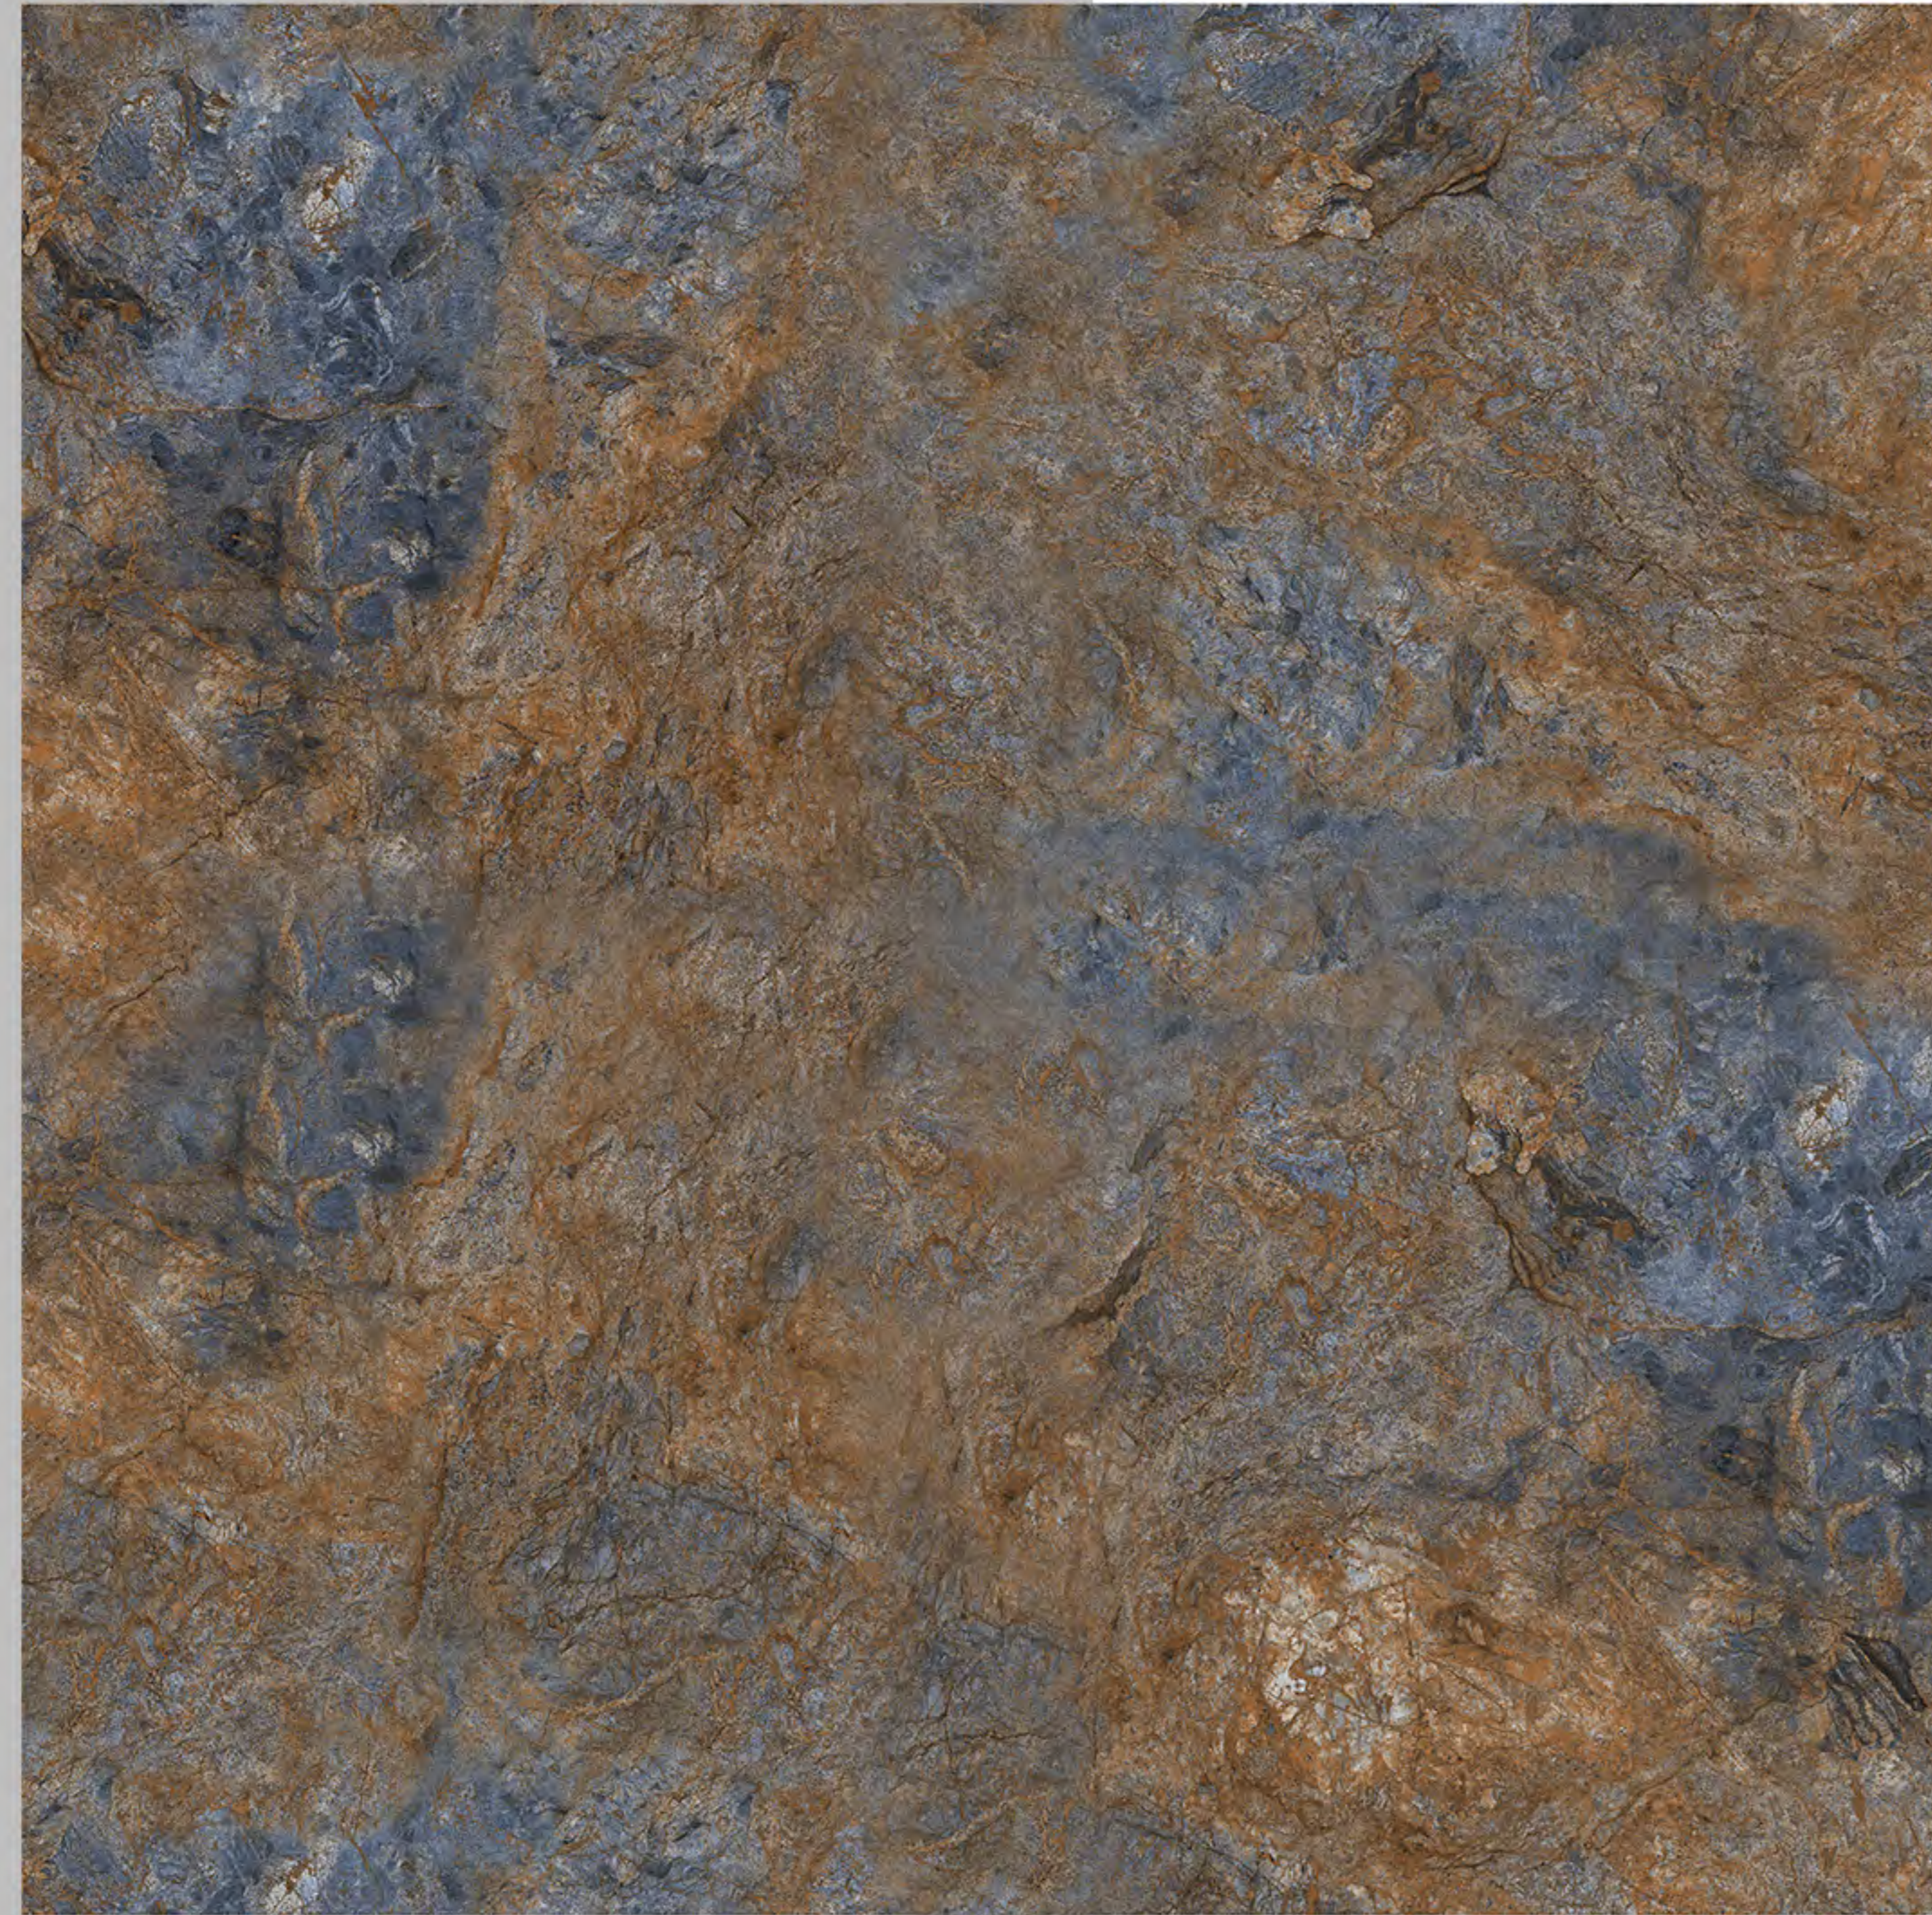

ARIZONA

**BROWN
POLISHED/ PORCELAIN
80X80**